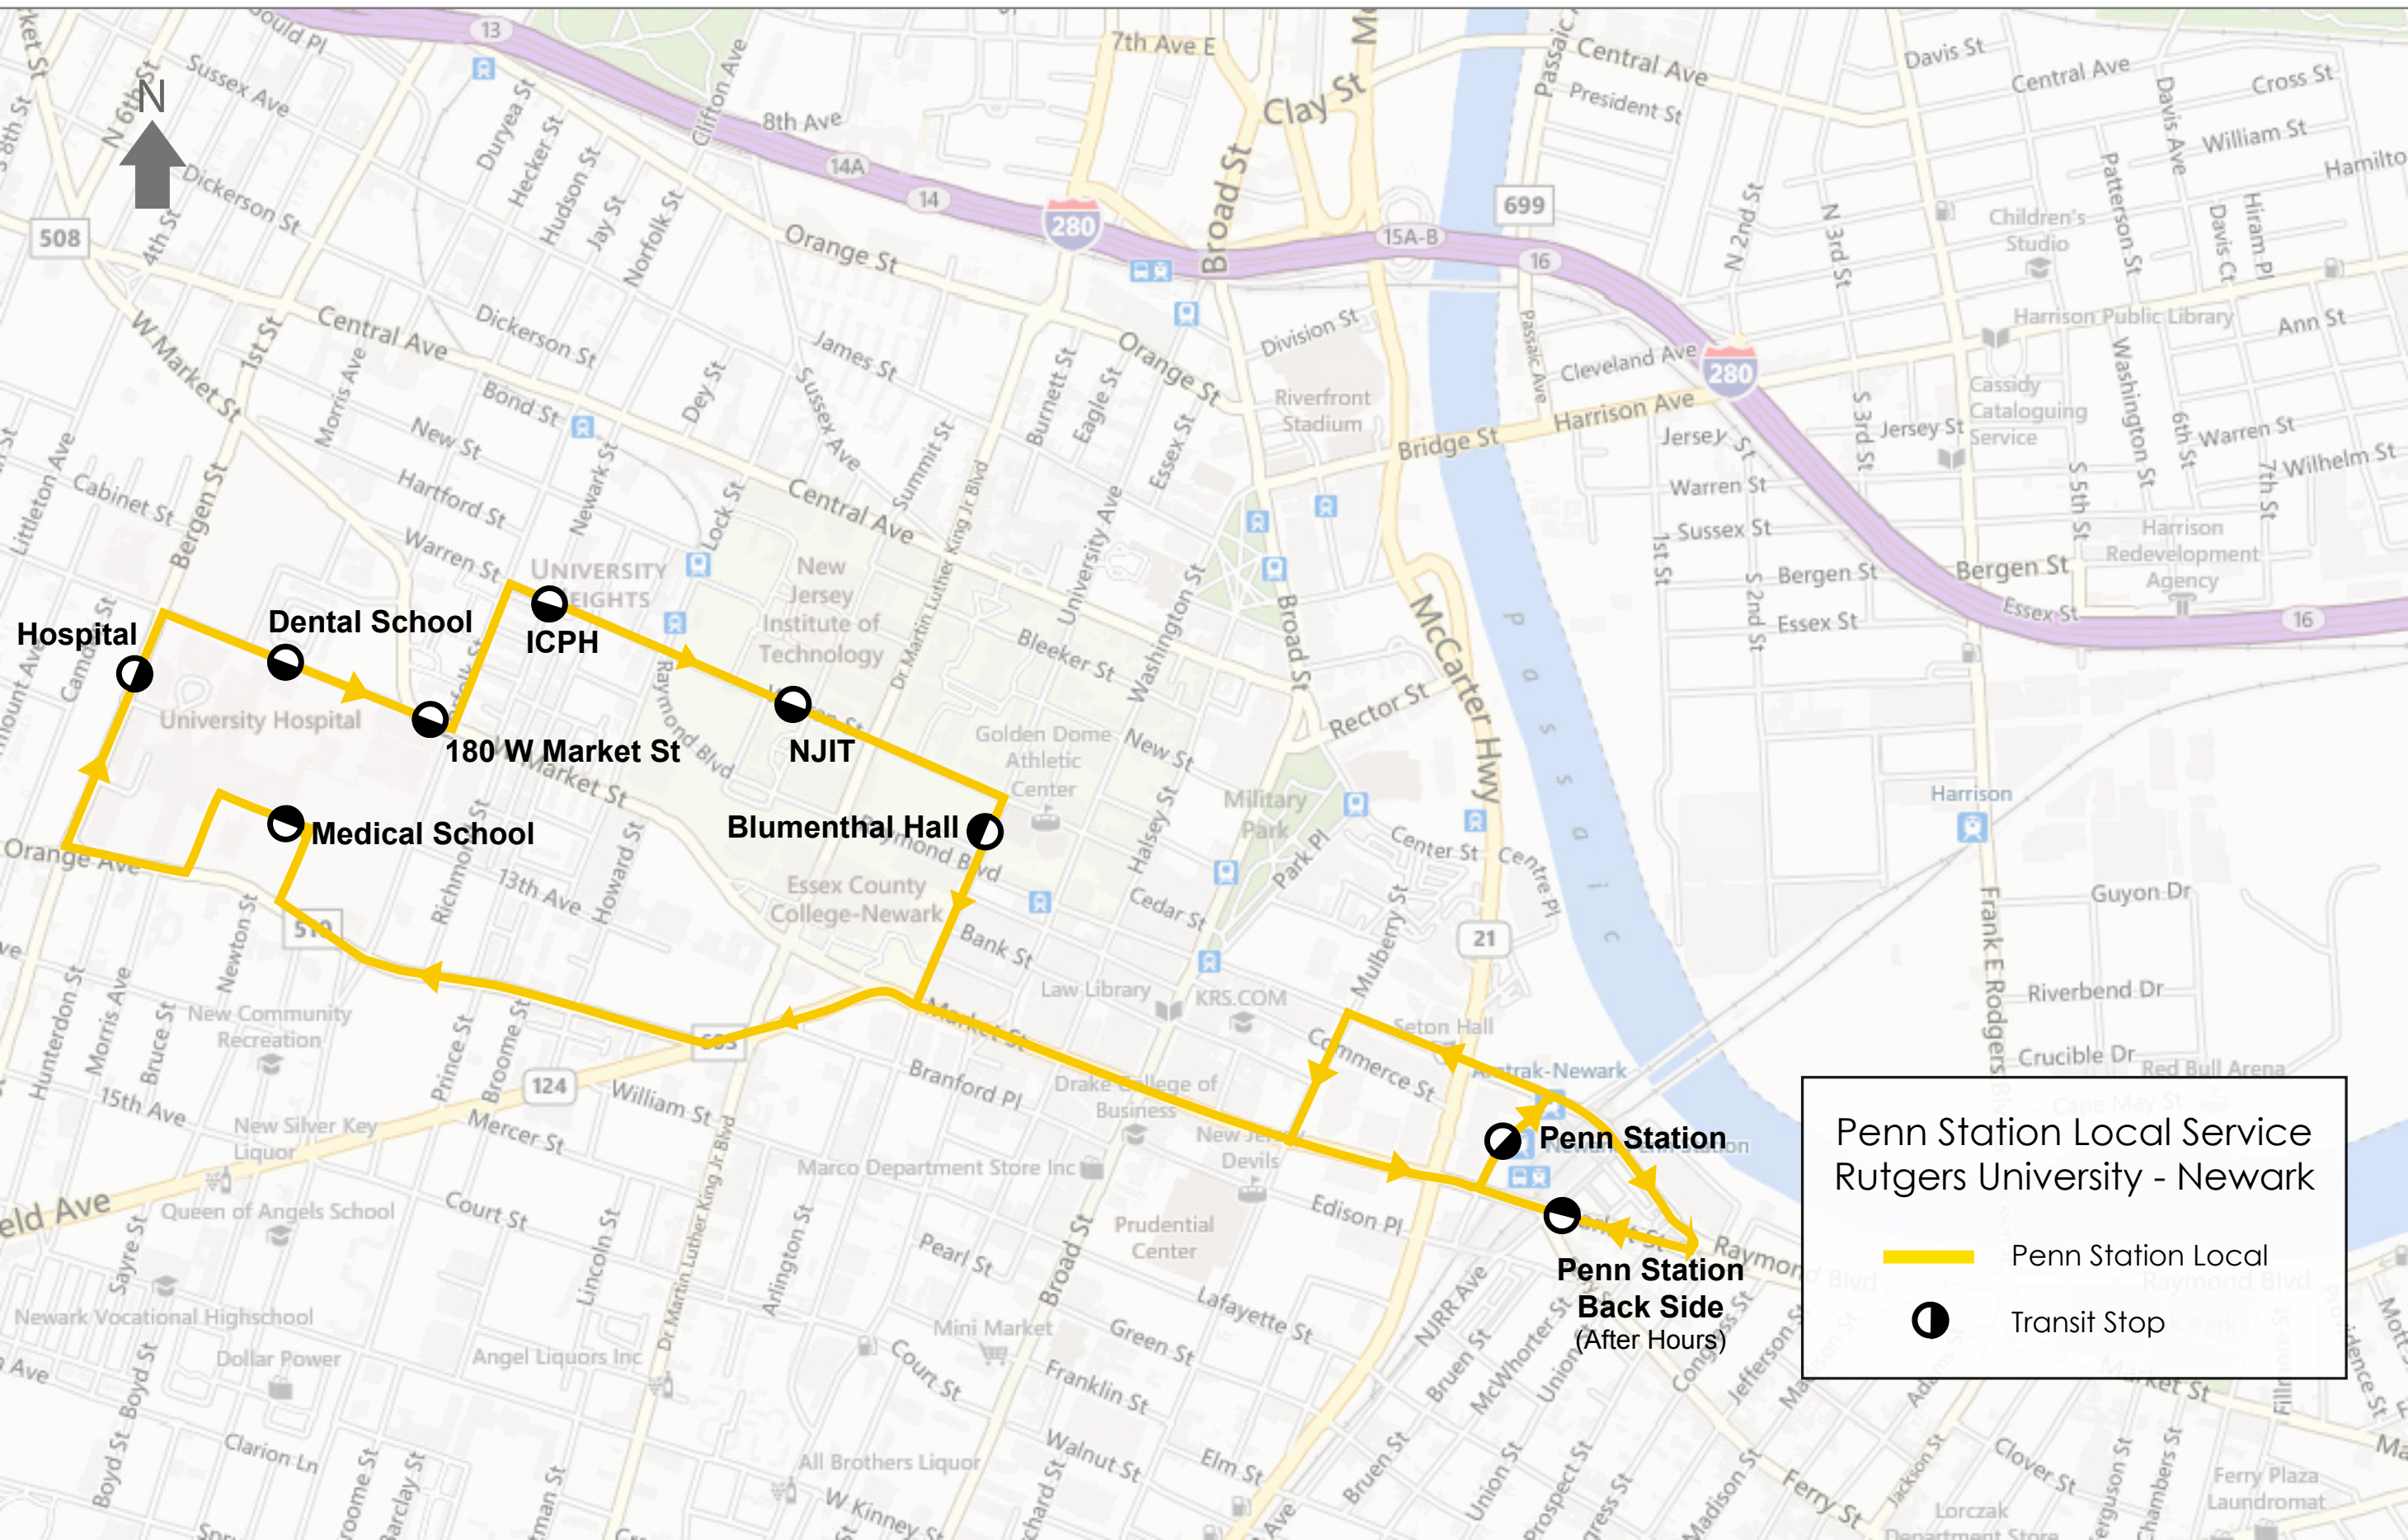

# PENN STATION LOCAL SERVICE RUTGERS UNIVERSITY - NEWARK

Penn Station Local Service  
Rutgers University - Newark

-  Penn Station Local
-  Transit Stop