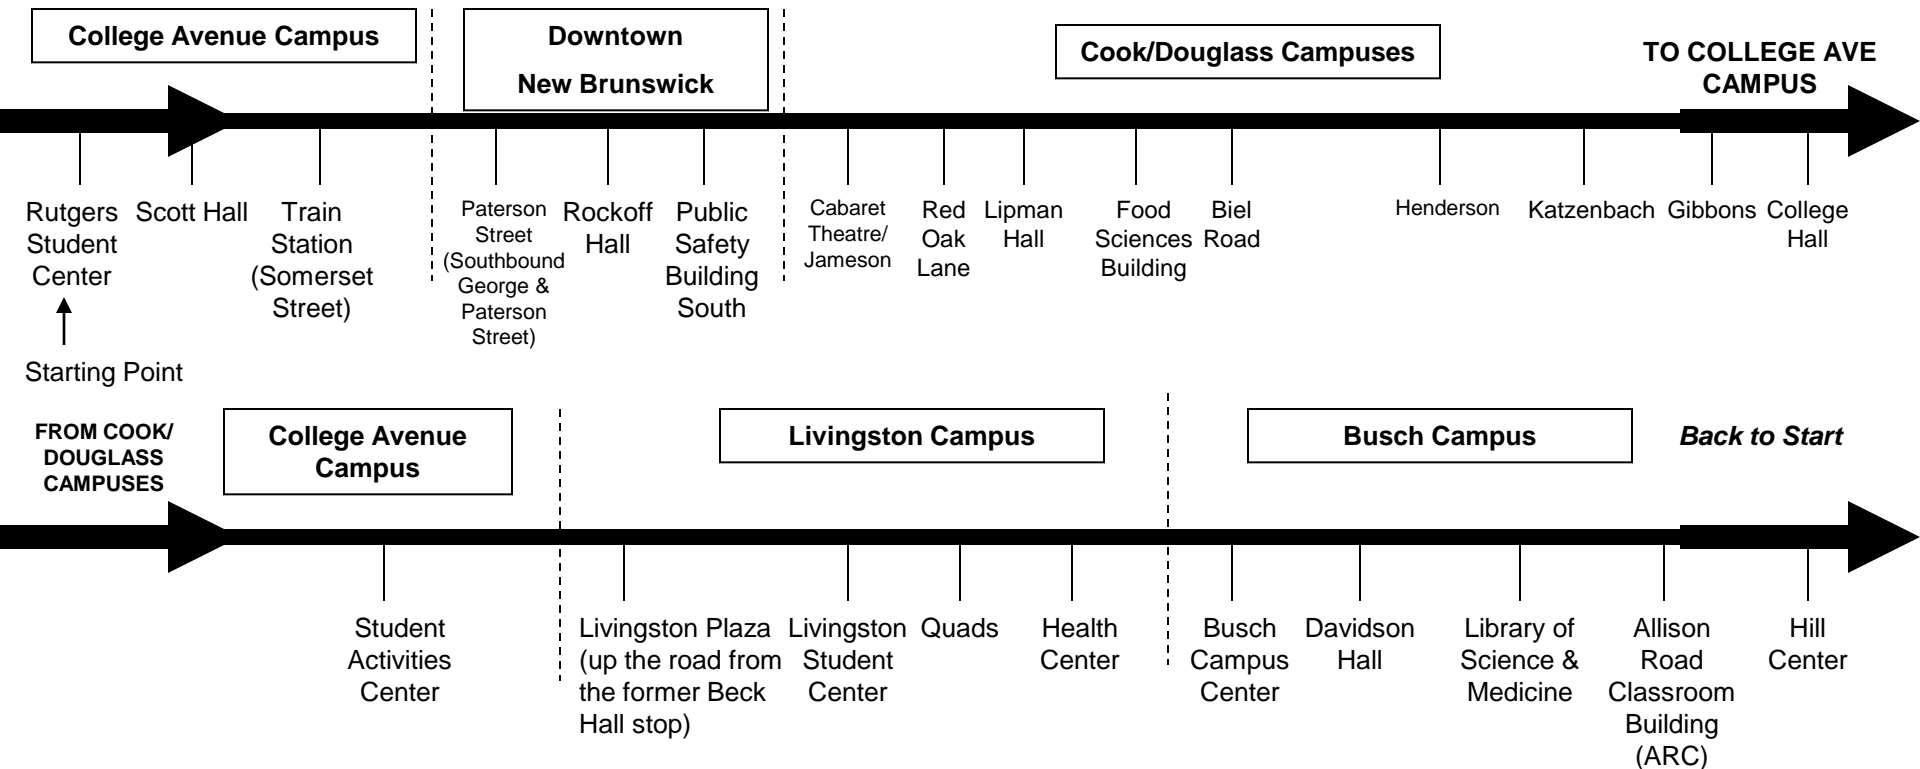

WEEKEND 2 : *2011-12 Academic Year*

COLLEGE AVE → COOK/DOUGLASS → COLLEGE AVE → LIVINGSTON → BUSCH → COLLEGE AVE

In service: Semester weekends, Winter/Spring Break/Summer weekdays

as of 11/28/2011:

Due to scheduled events & unforeseeable events/detours, the buses could be delayed and/or some bus stops may be bypassed.