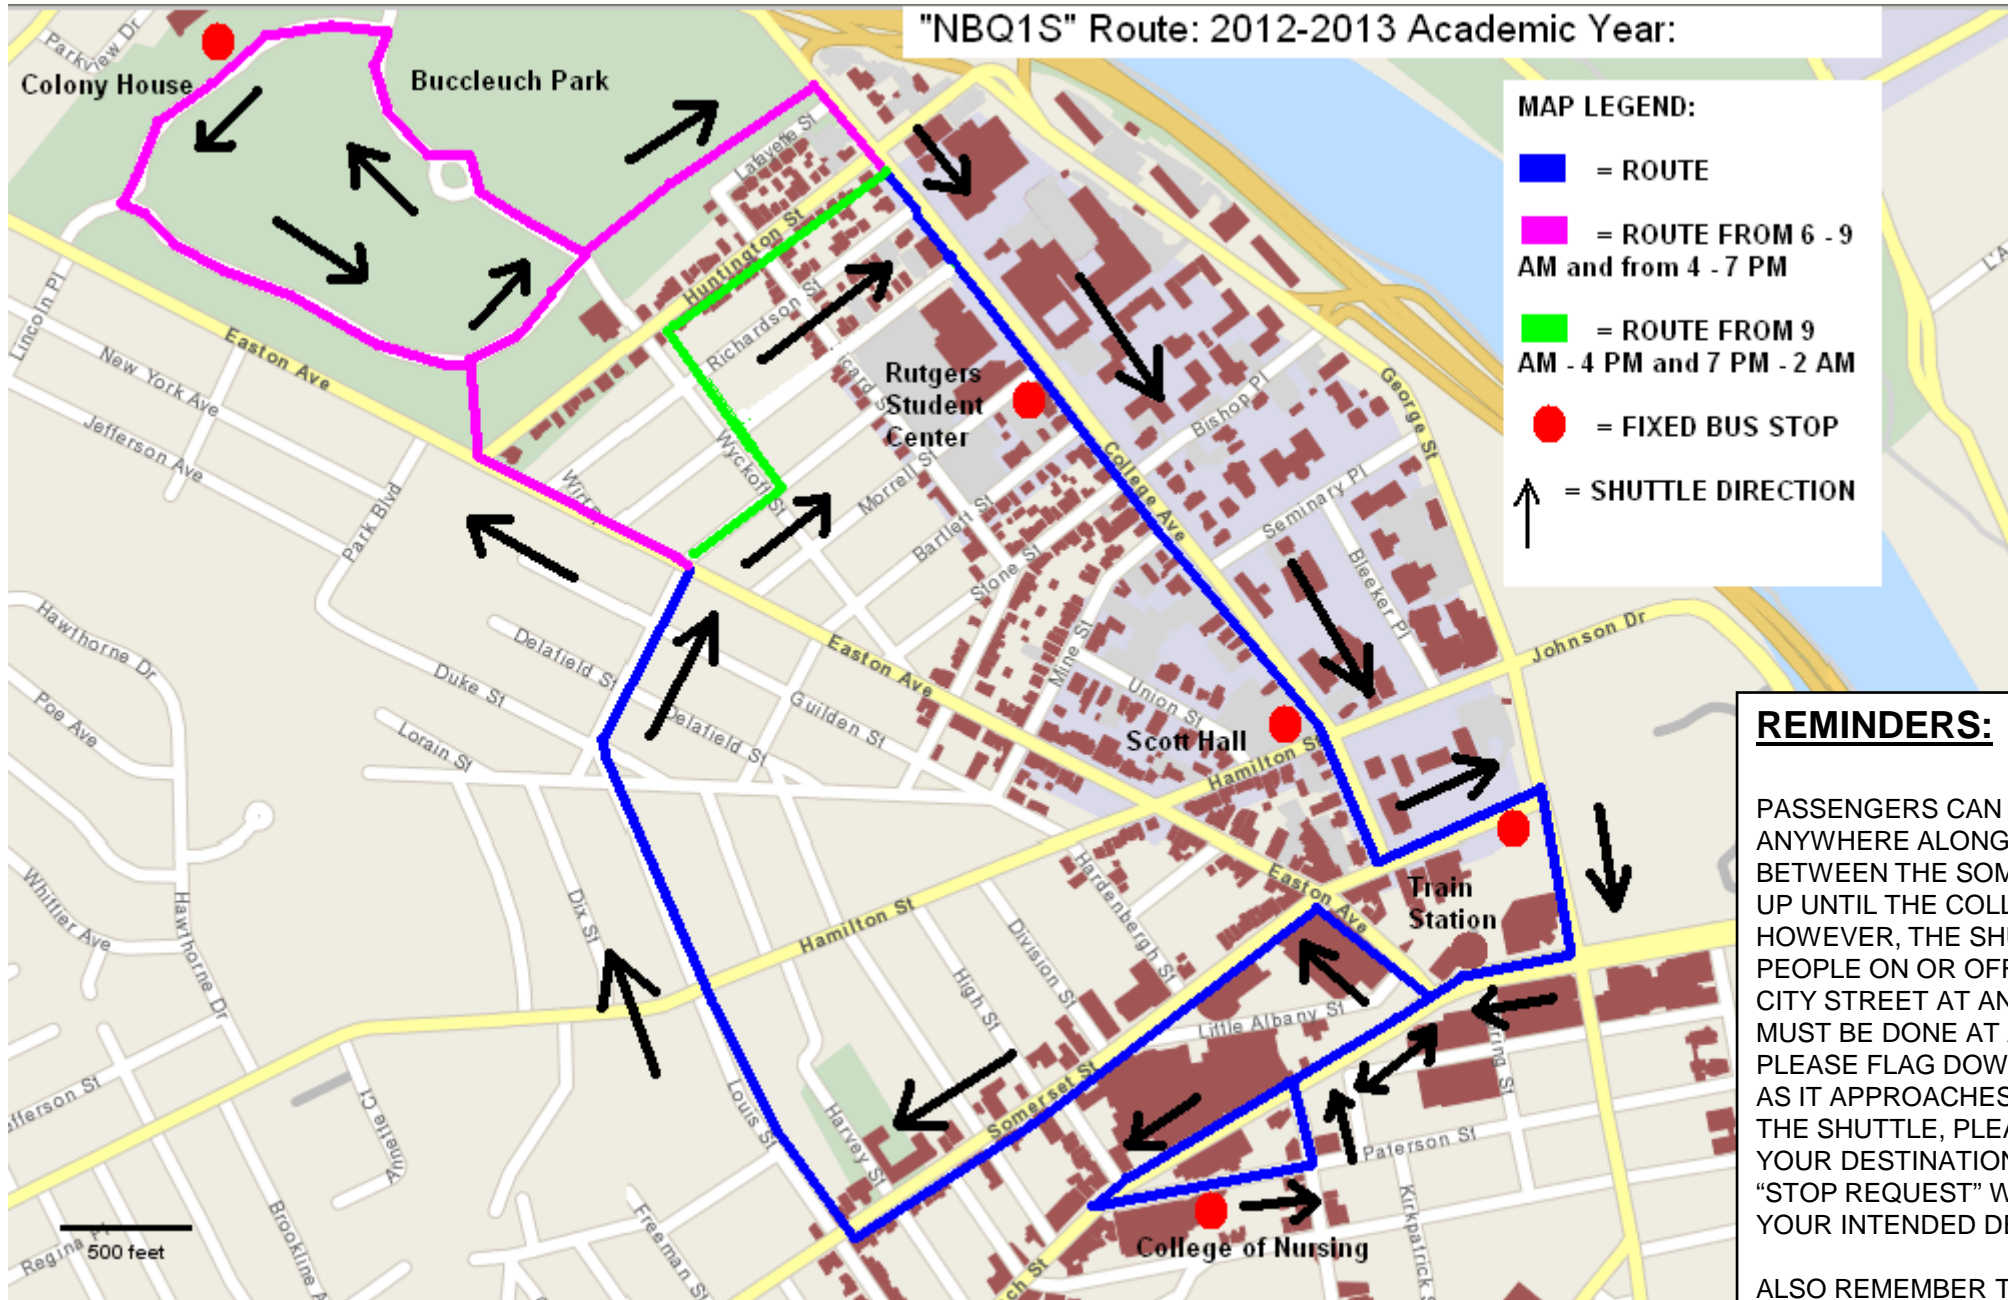

NEW BRUNSWICK 1 SHUTTLE:

REMINDERS:

PASSENGERS CAN GET ON OR OFF THE SHUTTLE ANYWHERE ALONG THE PORTION OF THE ROUTE BETWEEN THE SOMERSET STREET TRAIN STATION UP UNTIL THE COLLEGE AVENUE STUDENT CENTER. HOWEVER, THE SHUTTLE IS NOT PERMITTED TO LET PEOPLE ON OR OFF THE BUS IN THE MIDDLE OF THE CITY STREET AT ANY TIME. PICKUPS AND DROPOFFS MUST BE DONE AT A CORNER / INTERSECTION. PLEASE FLAG DOWN THE SHUTTLE IN SUCH AN AREA AS IT APPROACHES TO BOARD. WHEN BOARDING THE SHUTTLE, PLEASE INFORM THE DRIVER OF YOUR DESTINATION IN ADVANCE OR SIGNAL THE "STOP REQUEST" WELL IN ADVANCE OF REACHING YOUR INTENDED DESTINATION.

ALSO REMEMBER THAT THE SHUTTLE COULD DEVIATE FROM ITS NORMAL ROUTE DUE TO ROAD CLOSURES TAKING PLACE ALONG/NEAR ITS ROUTE. PLEASE CHECK WITH THE DRIVER BEFORE/UPON BOARDING THE SHUTTLE.

Please check the current campus bus schedule in effect for exact shuttle departure times / frequencies.