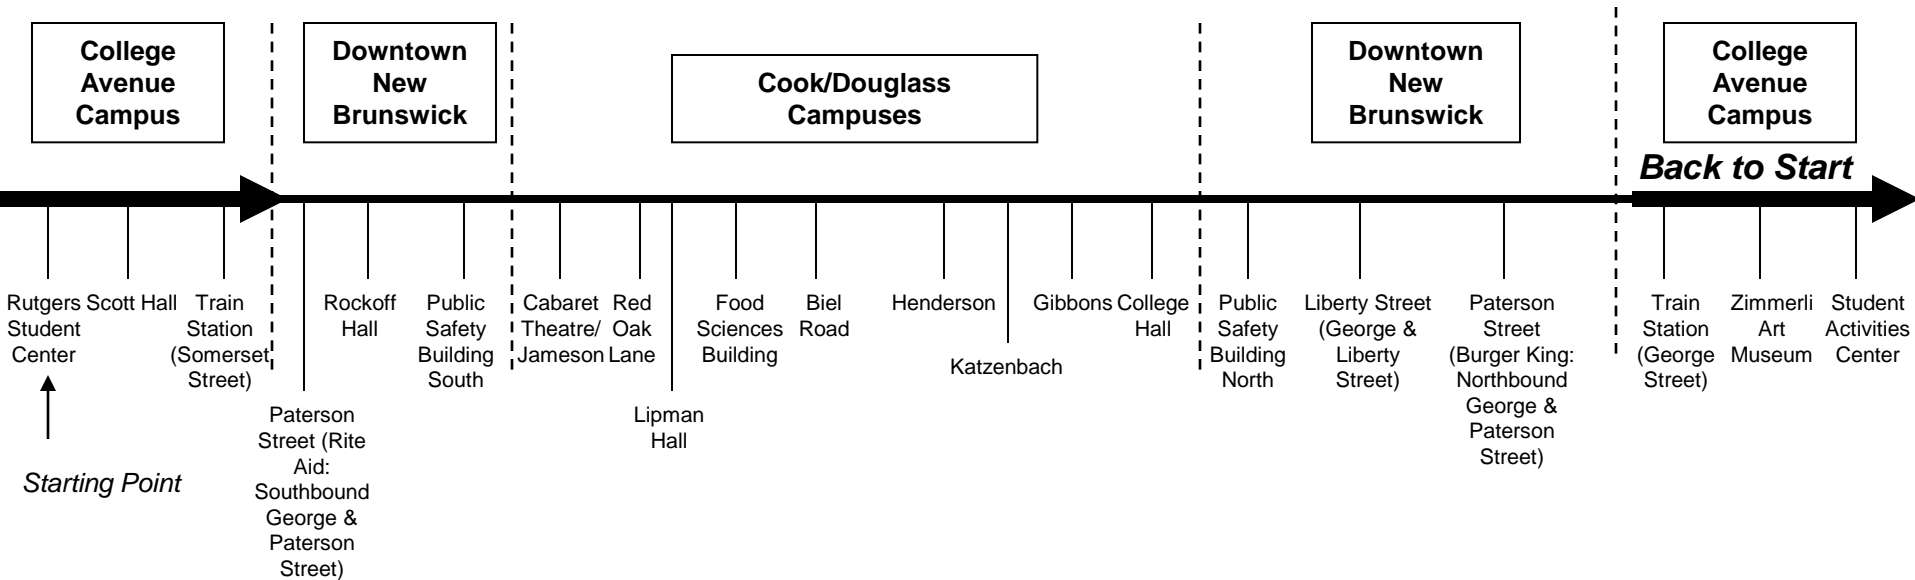

# EE: COLLEGE AVE / COOK / DOUGLASS

( VIA GEORGE STREET )

*as of 11/28/2011*

*2011-12 Academic Year*

*Due to scheduled events & unforeseeable events/detours, the buses could be delayed and/or some bus stops may be bypassed.*