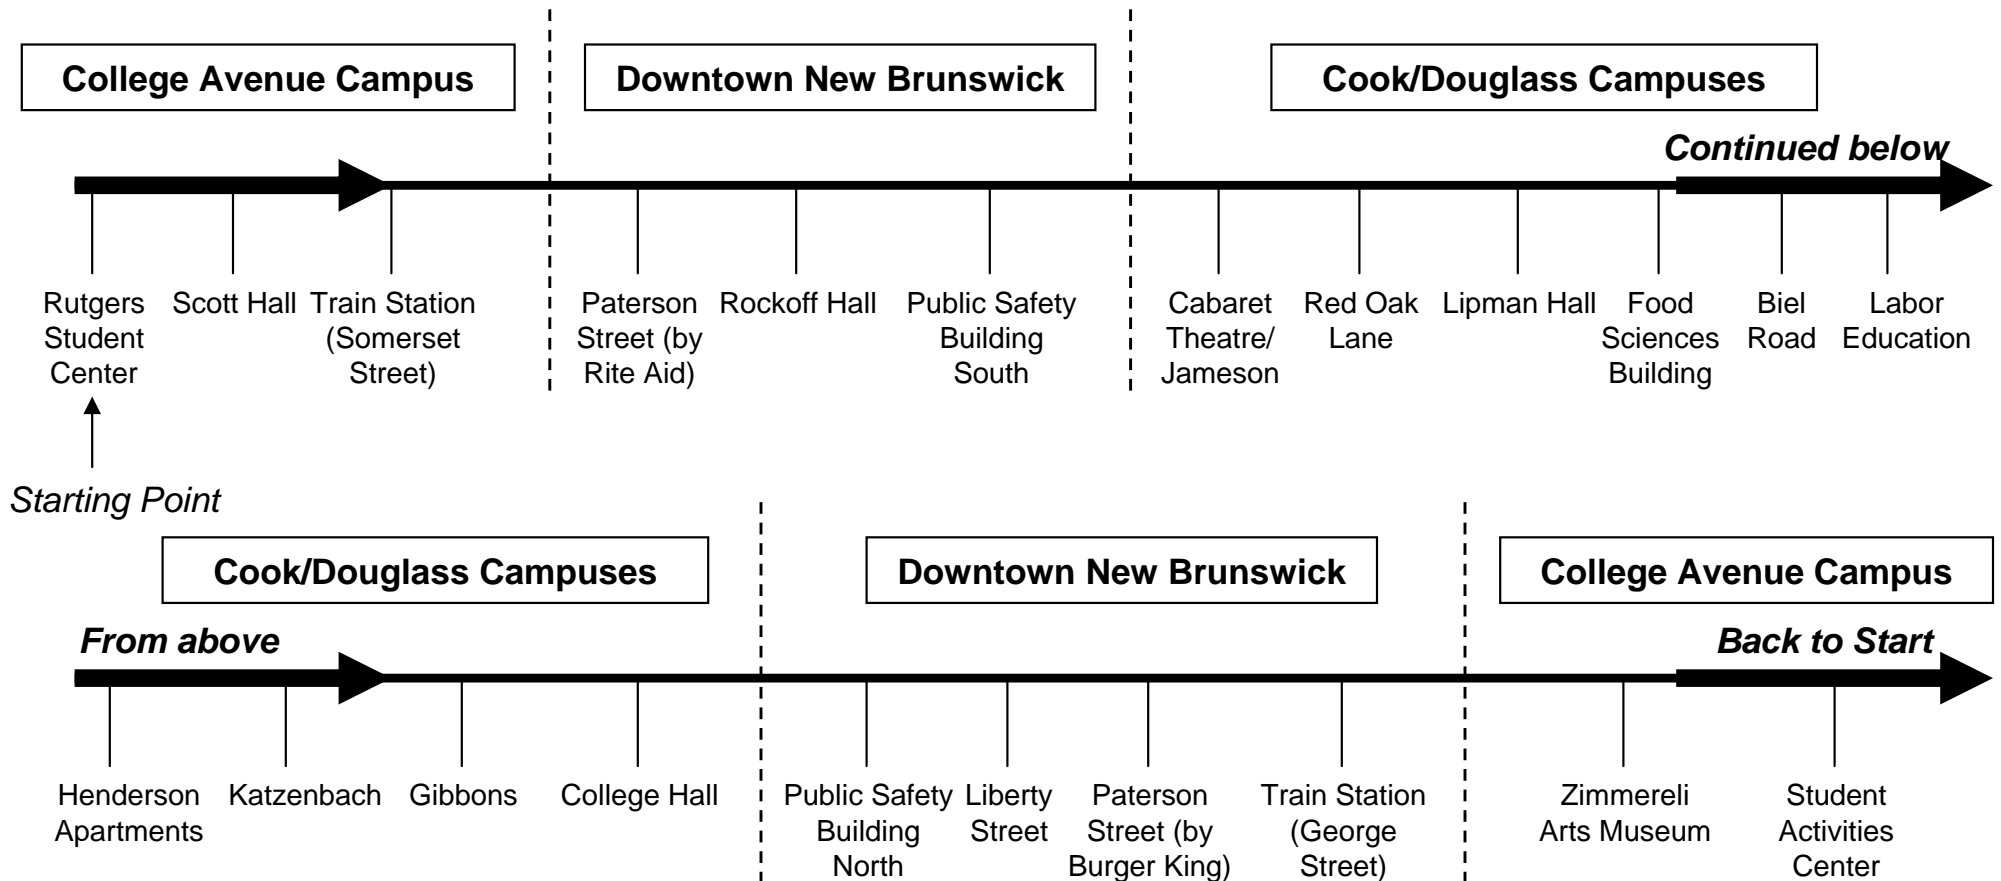

EE : COLLEGE AVE / COOK / DOUGLASS

**In service: Weekends during the Fall & Spring Semesters;
Weekdays during the Winter/Spring Breaks/Summer**

Due to traffic and unforeseeable events/detours, the buses could be delayed and/or some bus stops may be bypassed.