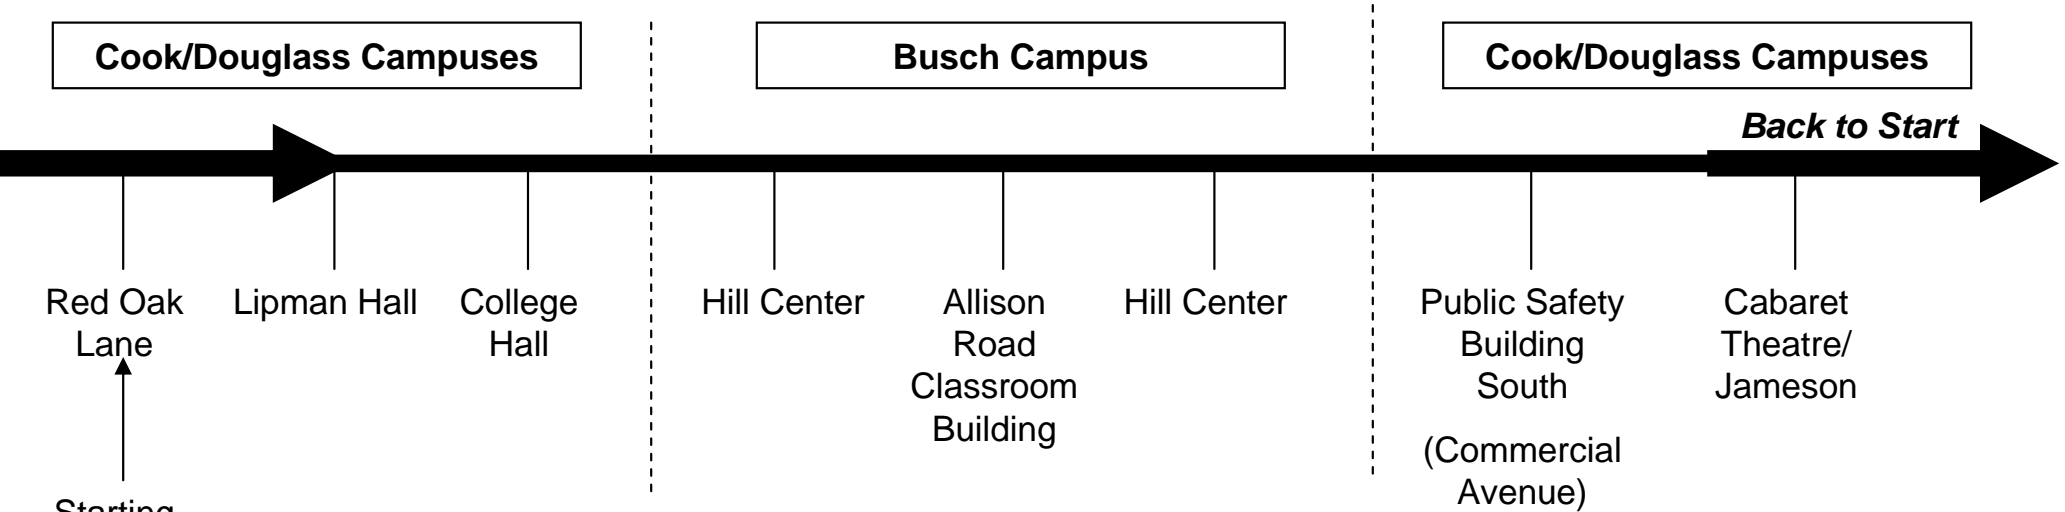

# REXB: COOK / DOUGLASS / BUSCH

## 7 AM to 9 PM:

## 9 PM to 11 PM:

*Due to traffic and unforeseeable events/detours, the buses could be delayed and/or some bus stops may be bypassed.*