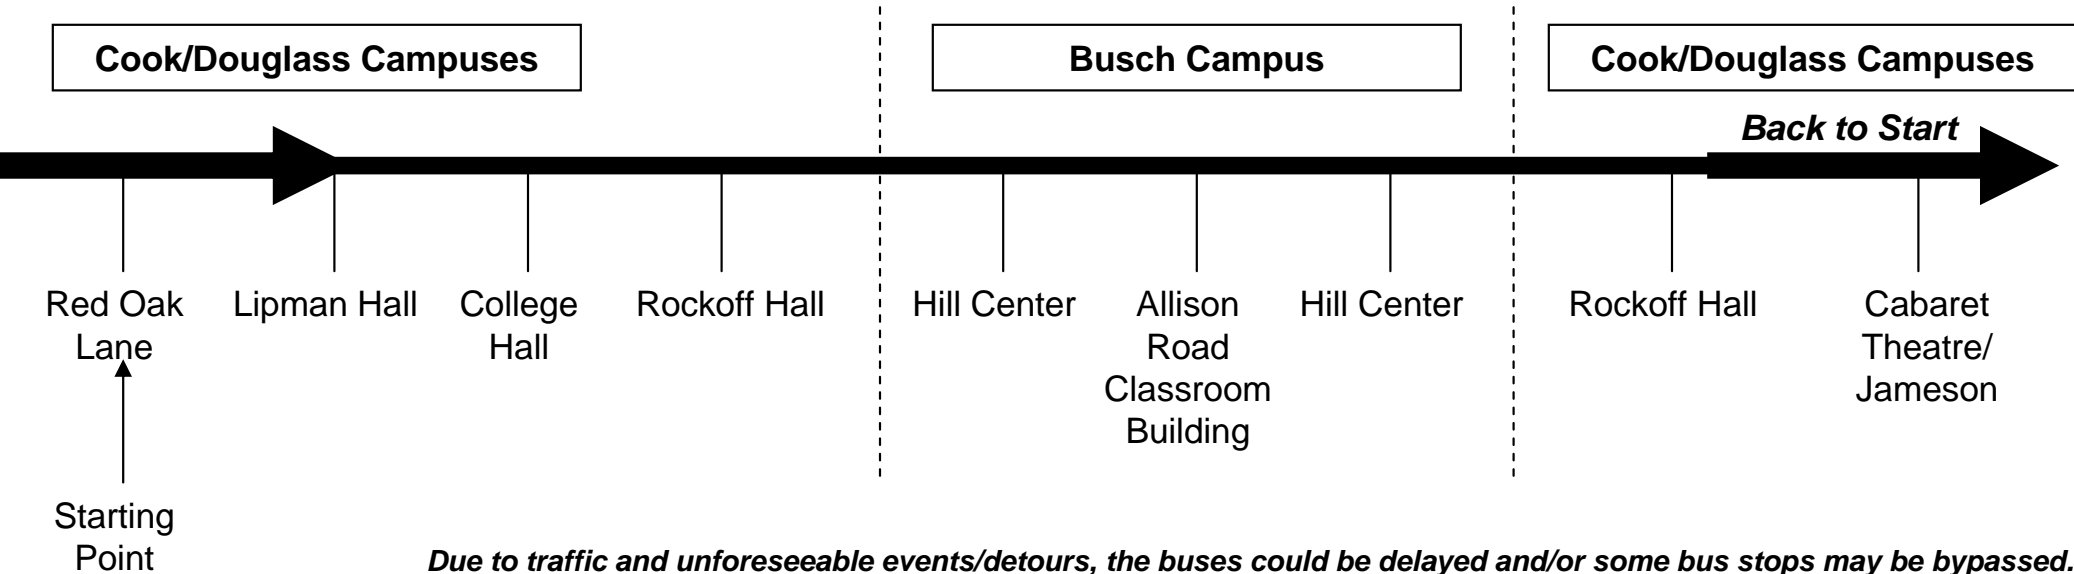

# REXB: COOK / DOUGLASS / BUSCH

## 7 AM to 9 PM:

## 9 PM to 11 PM:

*Due to traffic and unforeseeable events/detours, the buses could be delayed and/or some bus stops may be bypassed.*