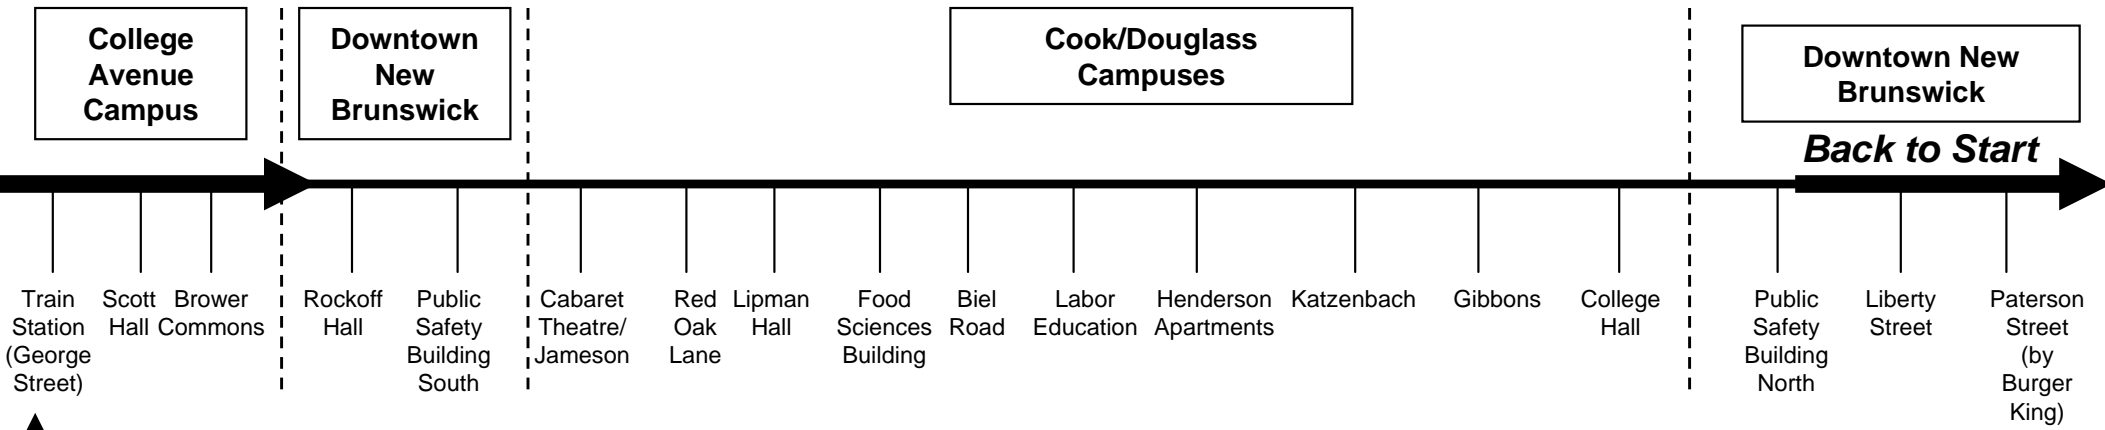

# EE: COLLEGE AVE / COOK / DOUGLASS (DAYTIME)

Starting Point

# EE ROUTE: (NIGHTTIME ~ AFTER 8 PM)

Starting Point

*Due to traffic and unforeseeable events/detours, the buses could be delayed and/or some bus stops may be bypassed.*