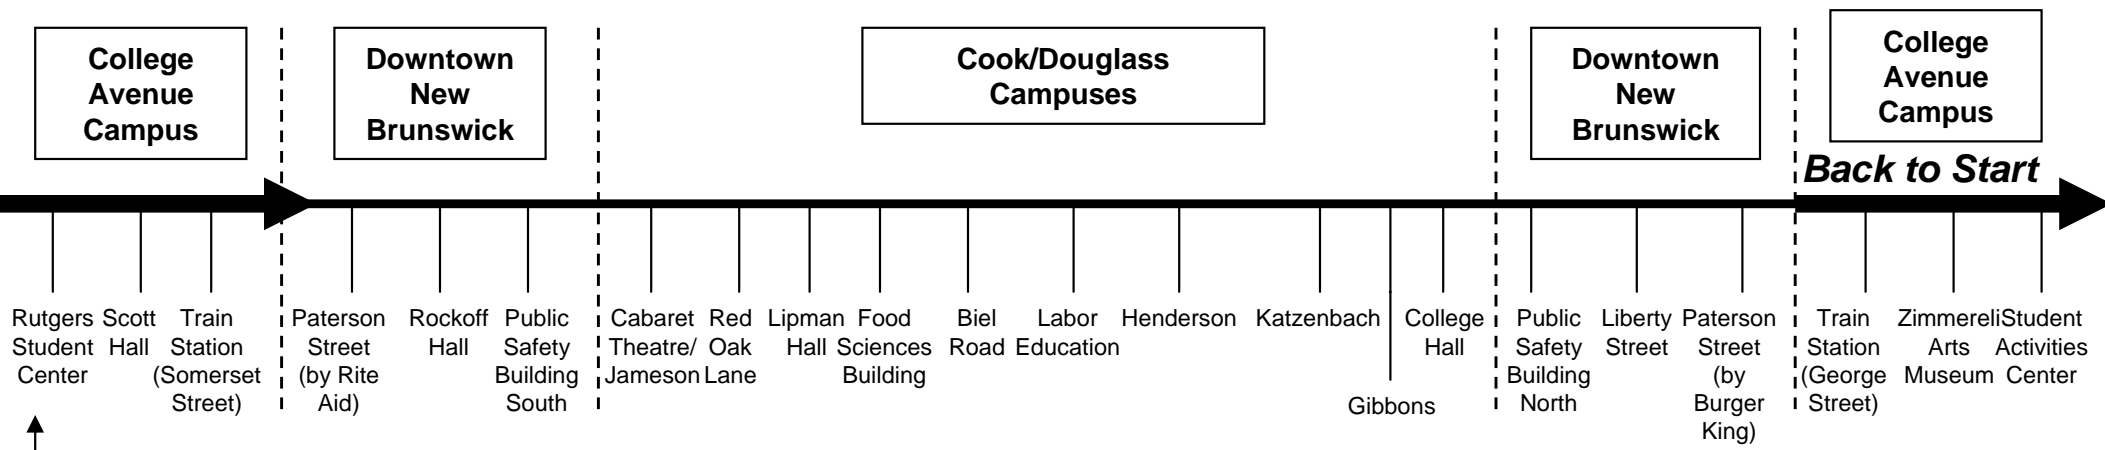

# EE: COLLEGE AVE / COOK / DOUGLASS (DAYTIME)

Starting Point

# EE ROUTE: (NIGHTTIME ~ AFTER 8 PM)

Starting Point

*Due to traffic and unforeseeable events/detours, the buses could be delayed and/or some bus stops may be bypassed.*