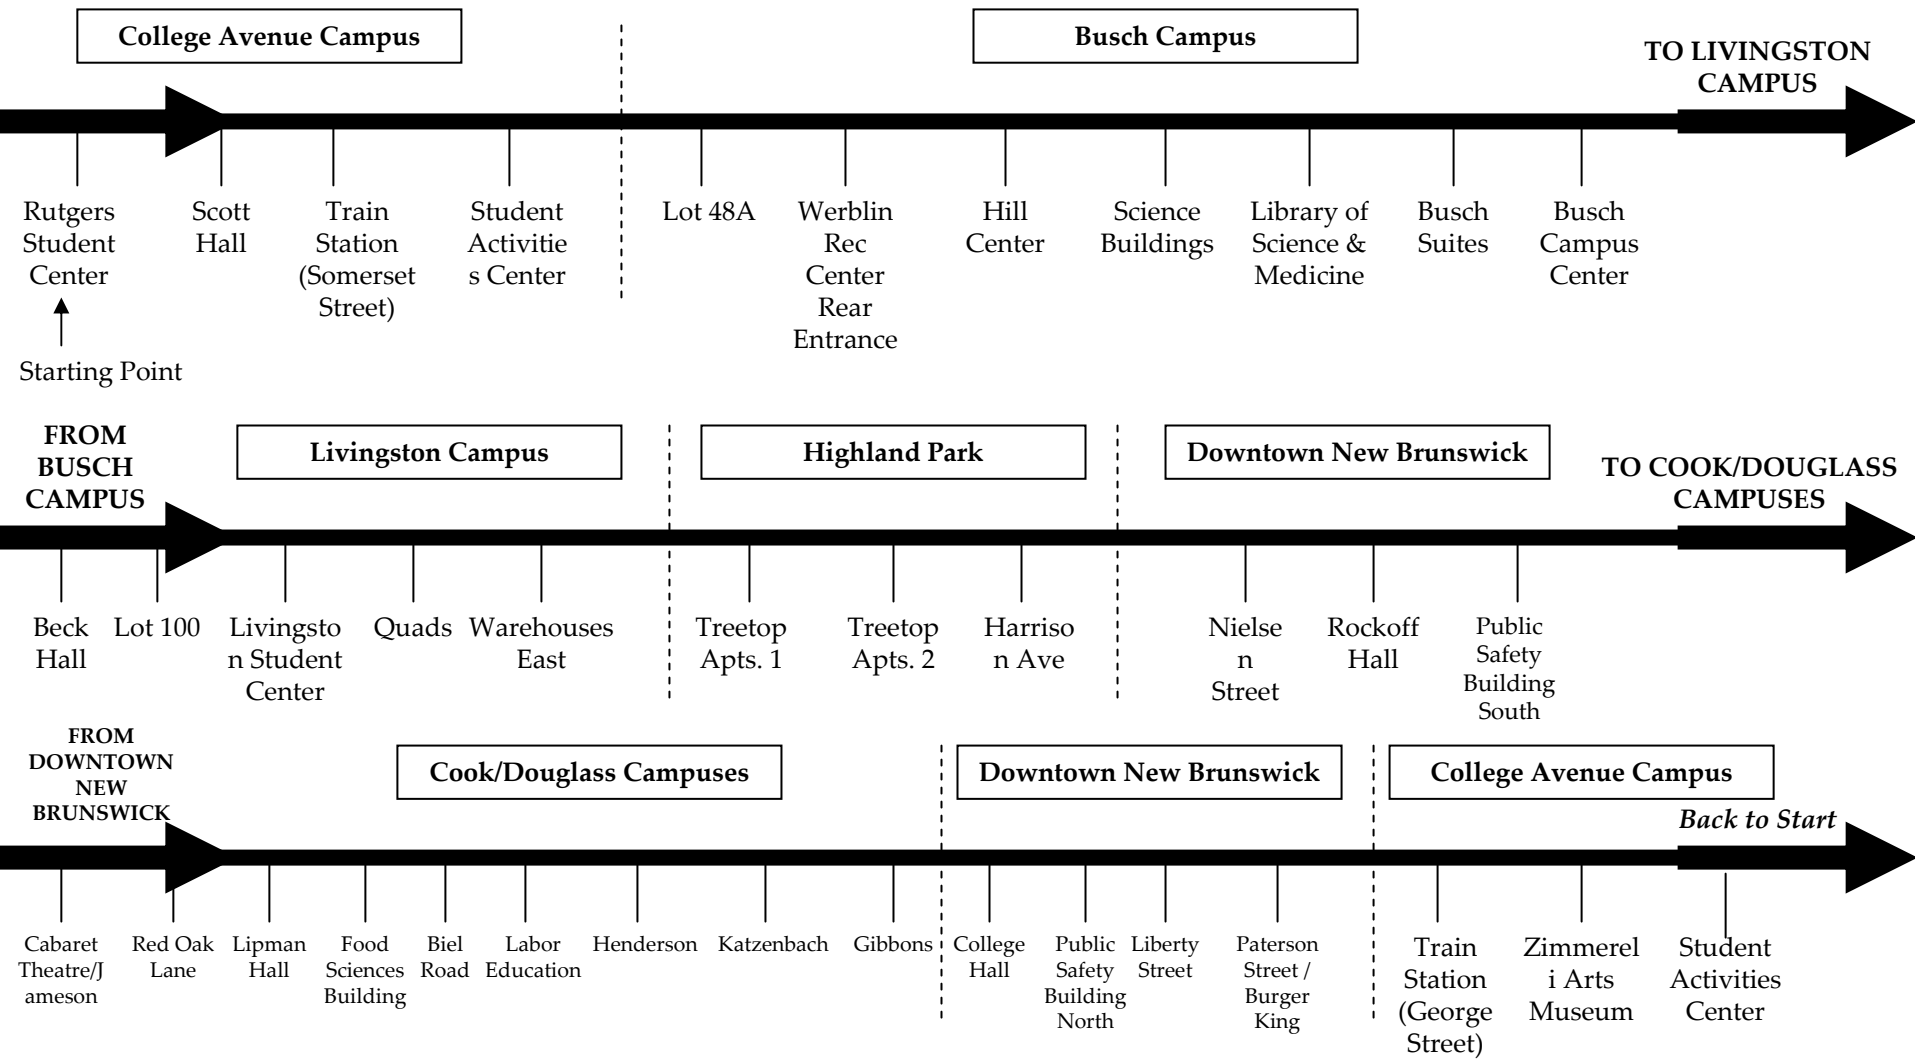

"ALL CAMPUSES" BUS

COLLEGE AVE → BUSCH → LIVINGSTON → COOK / DOUGLASS

In service: Summer Weekdays/Weekends, Winter/Spring Break Weekends, Certain Holidays & Holiday Periods

Due to traffic and unforeseeable events/detours, the buses could be delayed and/or some bus stops may be bypassed.