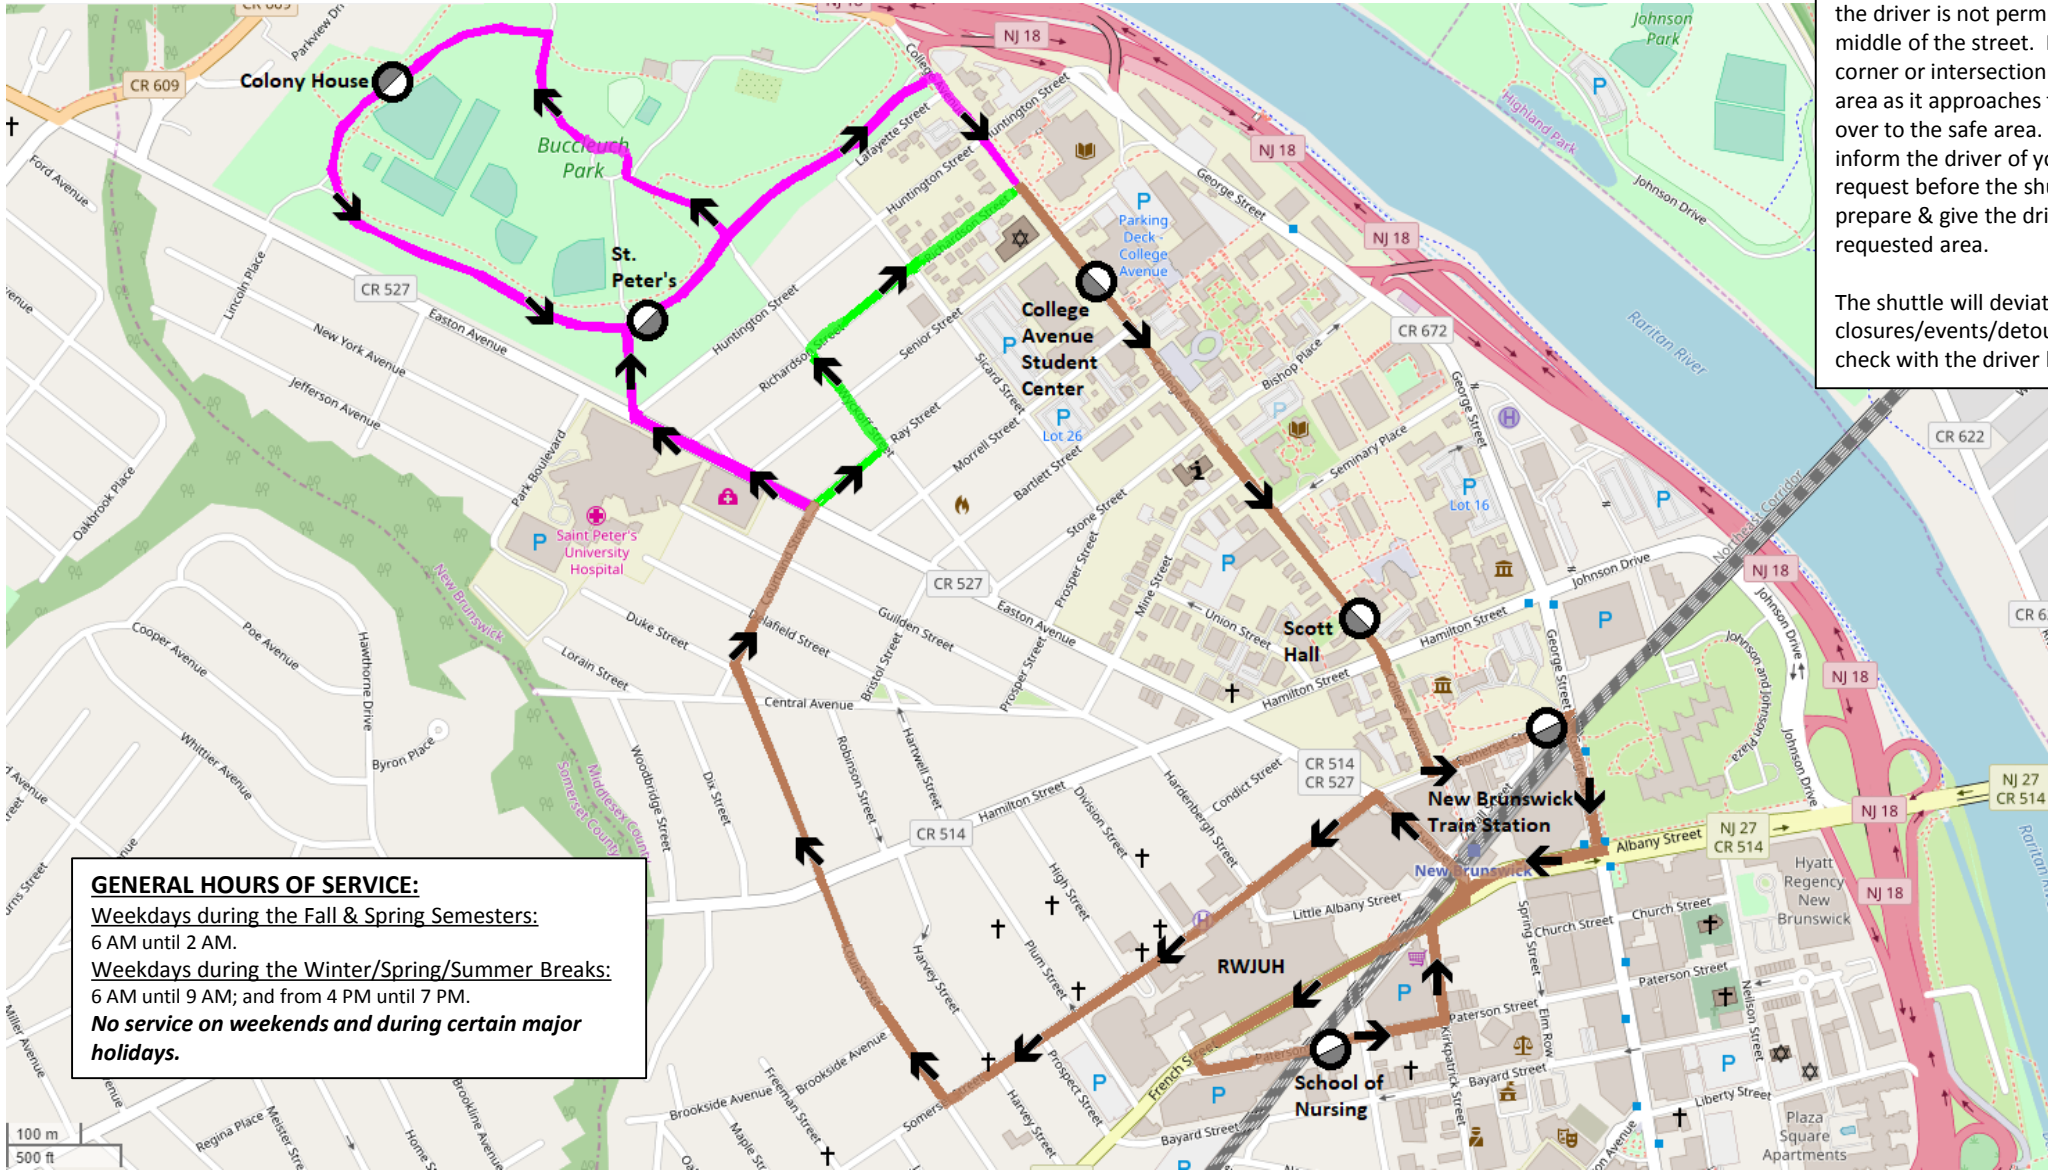

New BrunsQuick 1 Shuttle

REMINDEES:

Passengers can get on or off the shuttle anywhere along the route starting from the Train Station bus stop on Somerset Street up until the College Avenue Student Center; HOWEVER the driver is not permitted to let anyone on or off in the middle of the street. Pickups and drop-offs will be done at a corner or intersection. Please flag down the shuttle in such an area as it approaches to board once the shuttle has pulled over to the safe area. When boarding the shuttle, please inform the driver of your destination or signal the stop request before the shuttle reaches your destination to prepare & give the driver enough time to safely stop at the requested area.

The shuttle will deviate from its normal route due to any road closures/events/detours taking place along its route. Please check with the driver before/upon boarding the shuttle.

MAP LEGEND:

- NBQ1S ROUTE
- NBQ1S ROUTE FROM 6-9 AM & FROM 4-8 PM*
- *7 PM during the Winter/Spring/Summer Breaks
- NBQ1S ROUTE FROM 9 AM-4 PM & FROM 8 PM-2 AM
- BUS STOP shaded area indicated which side of the road stop is located
- DIRECTION THE SHUTTLE TRAVELS ALONG

GENERAL HOURS OF SERVICE:

Weekdays during the Fall & Spring Semesters:
6 AM until 2 AM.

Weekdays during the Winter/Spring/Summer Breaks:
6 AM until 9 AM; and from 4 PM until 7 PM.

No service on weekends and during certain major holidays.